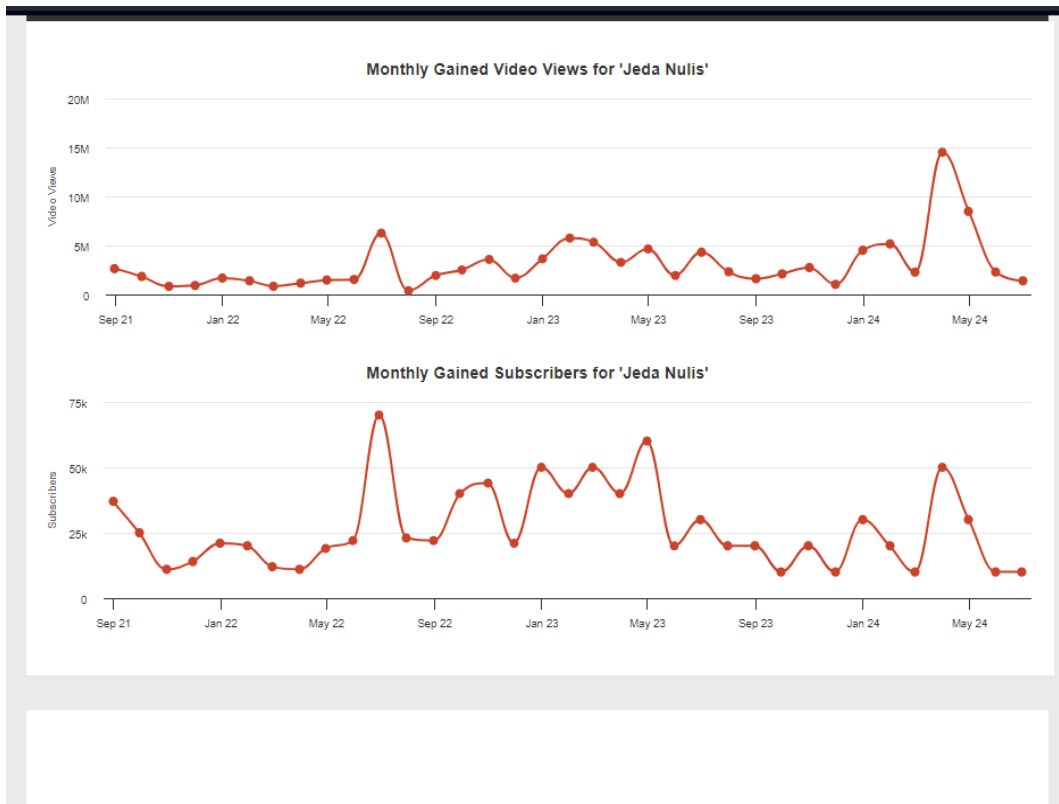

LAMPIRAN-LAMPIRAN

YOUTUBE STATS SUMMARY / USER STATISTICS FOR JEDA NULIS (2024-07-16 - 2024-07-29)						
DATE		SUBSCRIBERS	VIDEO VIEWS	ESTIMATED EARNINGS		
2024-07-16	Tue	– 1.53M	–	144,015,439	\$0 - \$0	
2024-07-17	Wed	– 1.53M	+70,585	144,086,024	\$18 - \$282	
2024-07-18	Thu	– 1.53M	+39,871	144,125,895	\$10 - \$159	
2024-07-19	Fri	– 1.53M	+38,918	144,164,813	\$10 - \$156	
2024-07-20	Sat	– 1.53M	+39,649	144,204,462	\$10 - \$159	
2024-07-21	Sun	– 1.53M	–	144,204,462	\$0 - \$0	
2024-07-22	Mon	– 1.53M	+27,837	144,232,299	\$7 - \$111	
2024-07-23	Tue	– 1.53M	+21,918	144,254,217	\$5 - \$88	
2024-07-24	Wed	– 1.53M	+72,780	144,326,997	\$18 - \$291	
2024-07-25	Thu	– 1.53M	+37,885	144,364,882	\$9 - \$152	
2024-07-26	Fri	– 1.53M	–	144,364,882	\$0 - \$0	
2024-07-27	Sat	– 1.53M	+55,549	144,420,431	\$14 - \$222	
2024-07-28	Sun	– 1.53M	–	144,420,431	\$0 - \$0	
2024-07-29	Mon	– 1.53M LIVE	+21,429	144,441,860	\$5 - \$86	
Daily Averages		+334	+53,392	\$13 - \$214		
Weekly Averages		+2.33K	+373,744	\$93 - \$1.5K		
Last 30 Days		+10K	+1,601,734	\$400 - \$6.4K		