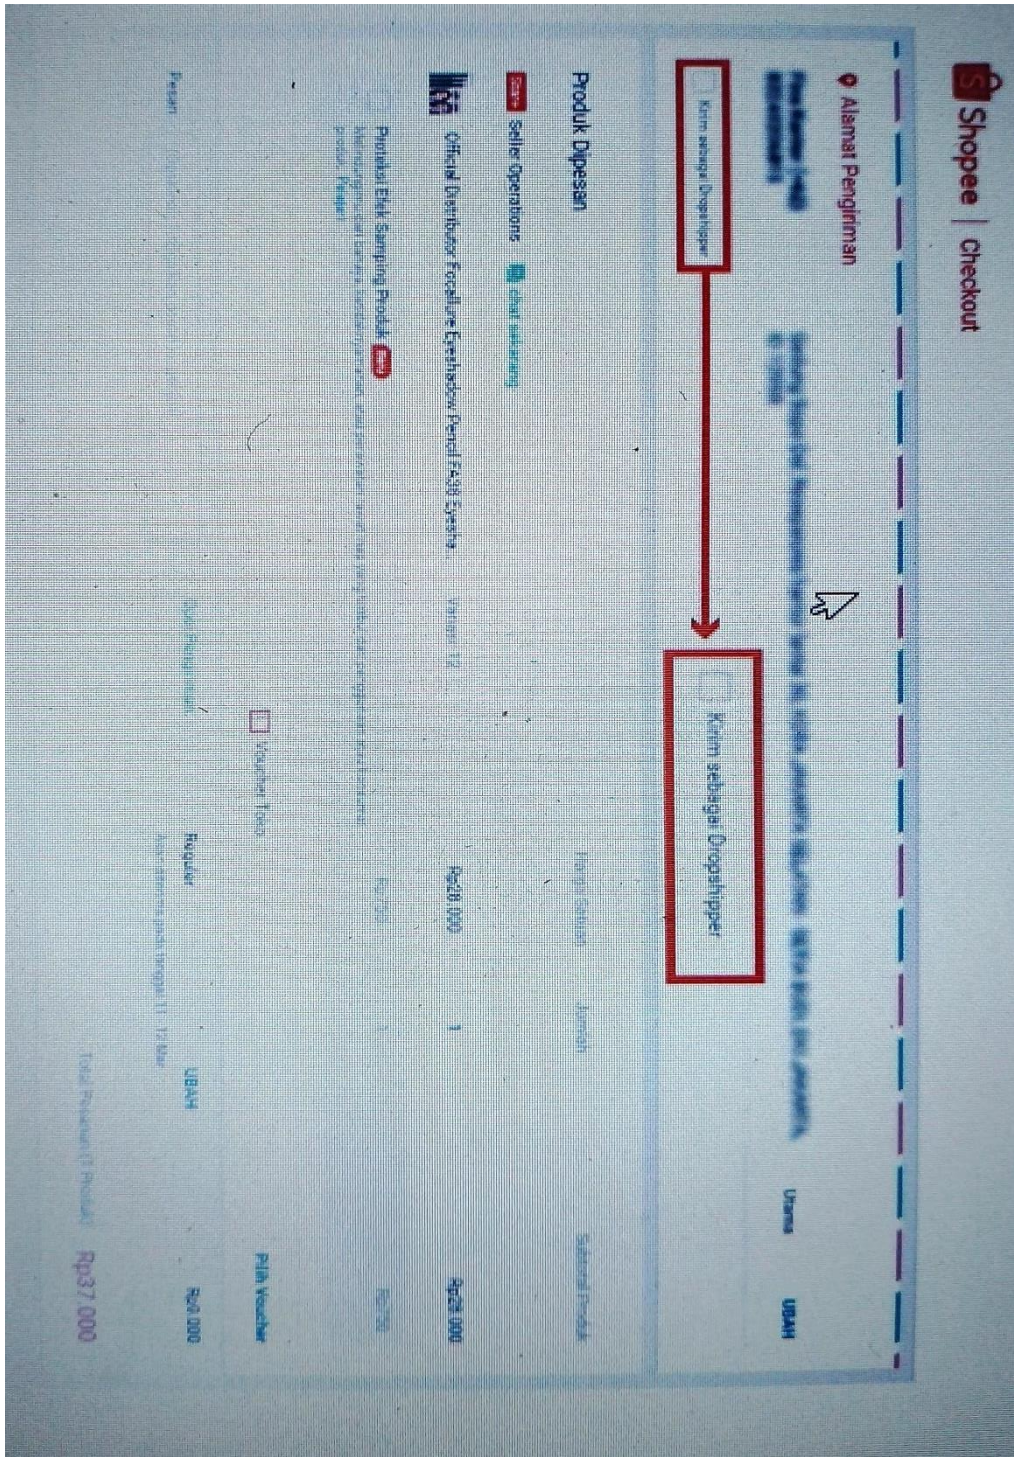

Tampilan Market Place saat transaksi dropship (Perpektif Dropshipper)